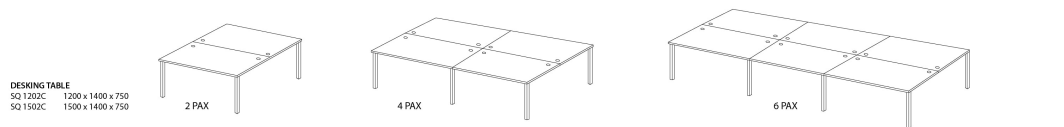

DESKING TABLES

STORAGE UNITS