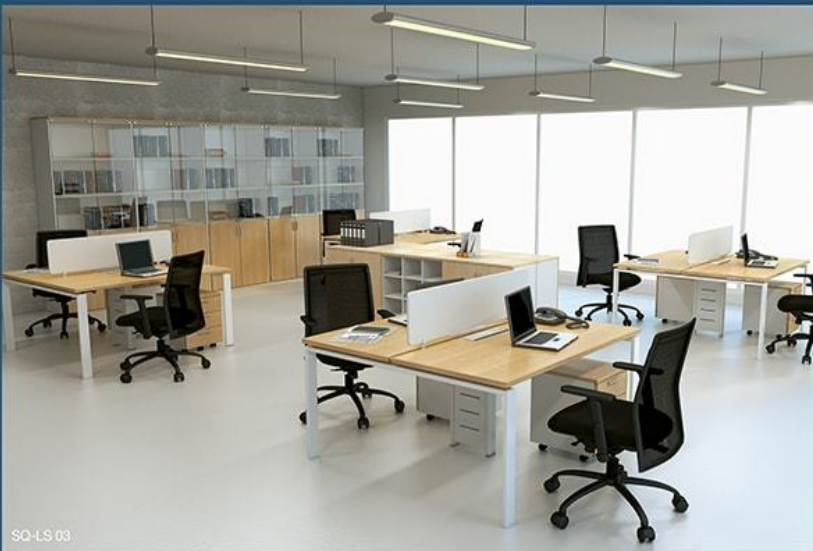

SO-LS 02

SO-LS 03

SO-LS 04

SÈIQ SQ-Leg Series

Form crescent extension desk with 1 leg. As this is an extension unit it must be used as an add on to the Form crescent desk starter desk to form a bench set. Sleek styling minimizes the leg requirements for each configuration allowing flexibility to create additional workspaces when required.