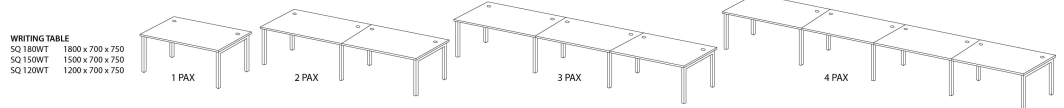

SQ-Leg Series

DESKS

DIMENSION W x D x H/THK

L-SHAPE TABLE (L)

L-SHAPE TABLE (R)

W5212

2825 x 1400 x 750 mm
111 3/4 x 55 x 29 7/2 inch