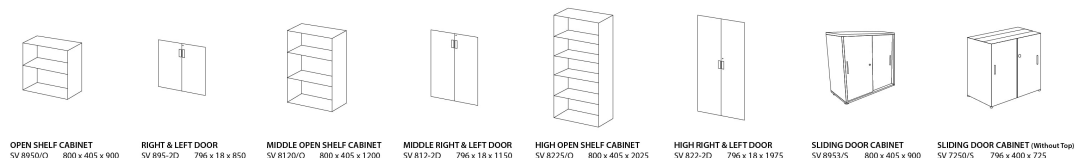

STORAGE UNITS