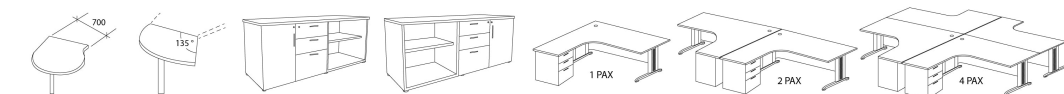

DESK CONNECTION TOP

STORAGE UNITS

SUPERIOR COMPACT

SIDE CONNECTION SV 7000 1300 x 700 x 750