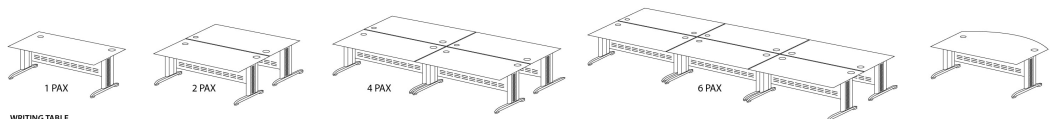

I-Leg Series

DESKS

DIMENSION W x D x H/THK

CURVE WRITING TABLE
ED 180 CT 1800 x 900 x 750